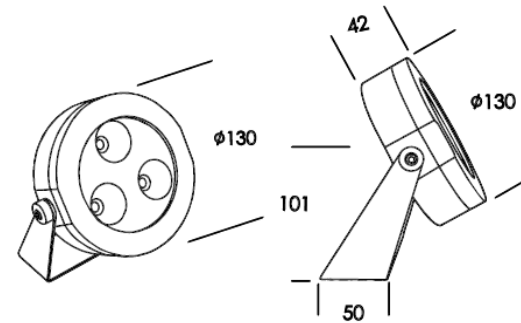

FAÇADE LIGHTING CONCEPT
PROJECT : VILLA 8 NGUYEN THONG TP HCM

LIGHTING EQUIPMENTS

L1-SP-M
10W
3000K
24 DEG

L2-SP-M
30W
3000K
24 DEG

L3-FL-NA
40W
3000K
3 DEG

L4-WW
24W
3000K
30/60 DEG