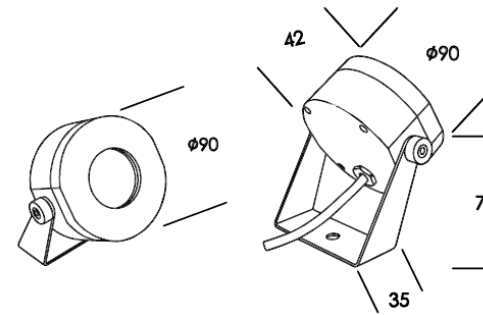

FAÇADE LIGHTING CONCEPT
PROJECT : VILLA 8 NGUYEN THONG TP HCM

LIGHTING EQUIPMENTS

L1-SP-M
10W
3000K
24 DEG

L2-SP-M
30W
3000K
24 DEG

L3-FL-NA
40W
3000K
3 DEG

L4-WW
24W
3000K
30/60 DEG