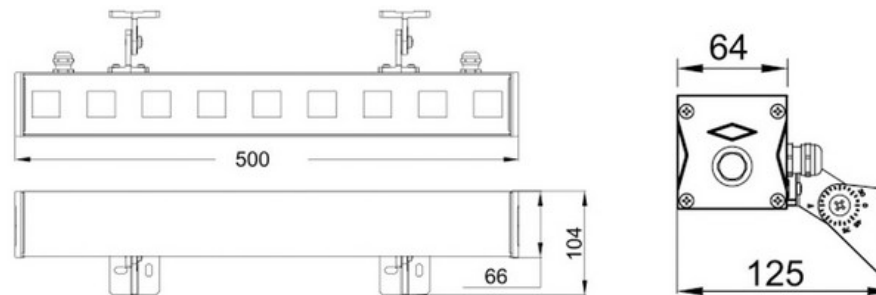

FAÇADE LIGHTING CONCEPT
PROJECT : VILLA 8 NGUYEN THONG TP HCM

LIGHTING EQUIPMENTS

L1-SP-M
10W
3000K
24 DEG

L2-SP-M
30W
3000K
24 DEG

L3-FL-NA
40W
3000K
3 DEG

L4-WW
24W
3000K
30/60 DEG