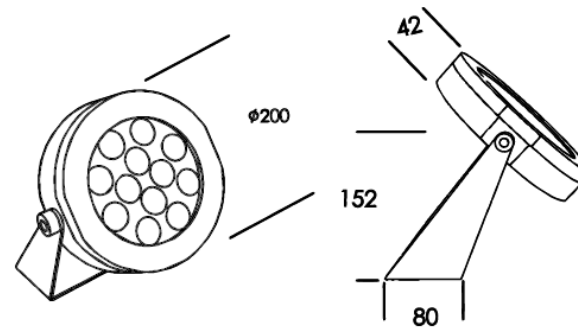

FAÇADE LIGHTING CONCEPT
PROJECT : VILLA 8 NGUYEN THONG TP HCM

LIGHTING EQUIPMENTS

L1-SP-M
10W
3000K
24 DEG

L2-SP-M
30W
3000K
24 DEG

L3-FL-NA
40W
3000K
3 DEG

L4-WW
24W
3000K
30/60 DEG