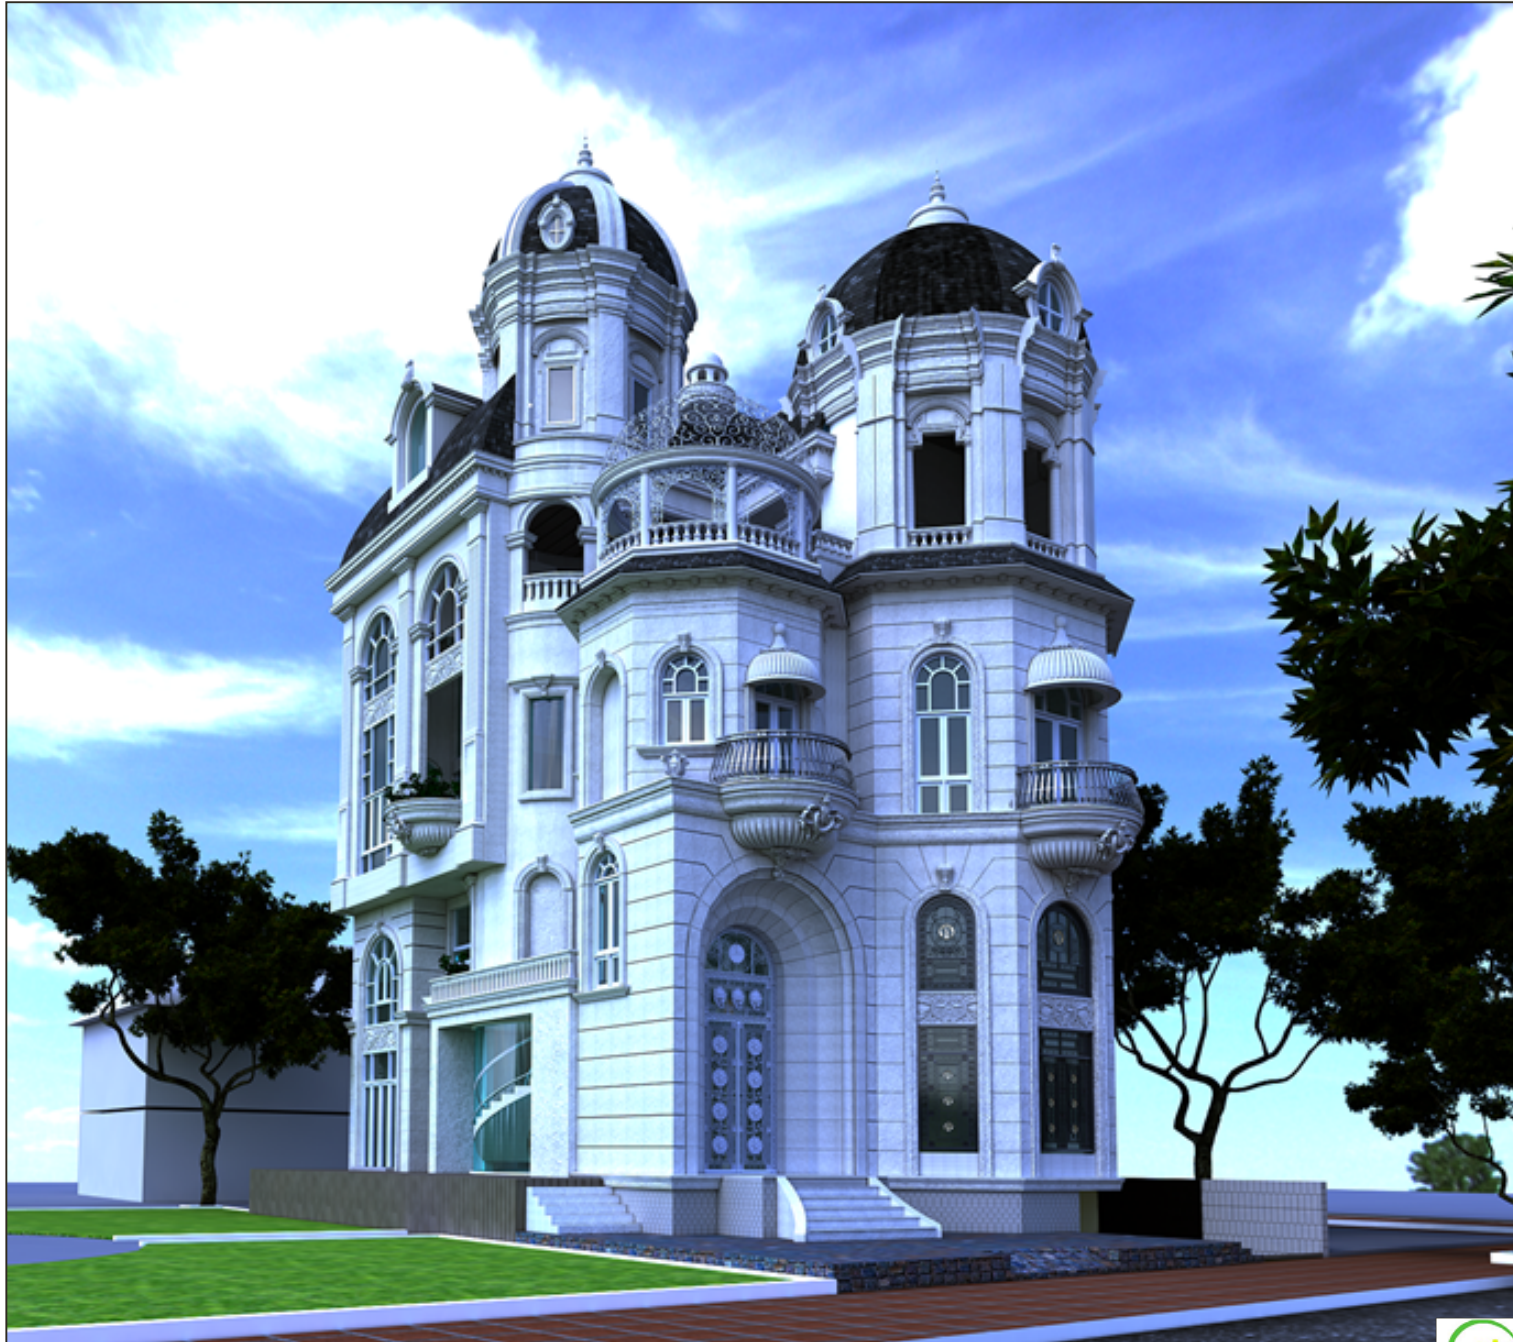

FAÇADE LIGHTING CONCEPT
PROJECT : VILLA 8 NGUYEN THONG TPHCM

IDEAL

Lighting Concept

IDEAL

Lighting Concept

IDEAL

Lighting Concept

FAÇADE LIGHTING CONCEPT
PROJECT : VILLA 8 NGUYEN THONG TPHCM

FAÇADE LIGHTING CONCEPT
PROJECT : VILLA 8 NGUYEN THONG TP HCM

LIGHTING EQUIPMENTS

L1-SP-M
10W
3000K
24 DEG

L2-SP-M
30W
3000K
24 DEG

L3-FL-NA
40W
3000K
3 DEG

L4-WW
24W
3000K
30/60 DEG